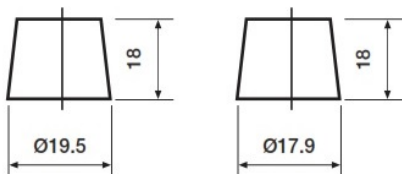

Weights & Measures

Mean Weight with Acid	15.1kg
-----------------------	--------

Container Features

Case Type	D23 JIS AGM
Hold Down	N
Lid Type	Flat

Technology

Separator	AGM
Recommended Charge Rate	4A
Performance Marking	W5-C2-V2-E2

Terminal Type

T1

Standard DIN Post

Positive Terminal

Negative Terminal

Cell Assembly Layout

Battery Hold-down

Data Sheet generated on 28/04/2022 - E&OE